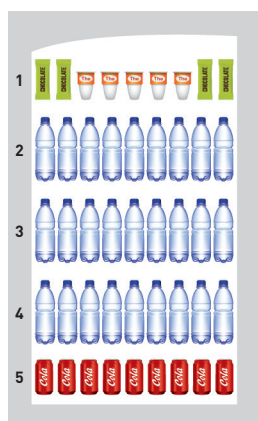

### MEASUREMENTS

HEIGHT	183 cm.
WIDTH	94,5 cm.
DEPTH	84,5 cm.
WEIGHT	280 kilos.

### OPTIONALS

3°C.  
Street Style.  
Optical Sensor.

### EXAMPLES OF SOME CONFIGURATIONS

LAYOUT 1

LAYOUT 2

LAYOUT 3

LAYOUT 4

LAYOUT 5

	LAYOUT 1	LAYOUT 2	LAYOUT 3	LAYOUT 4	LAYOUT 5
TRAY 1	Snacks: <b>max 126</b>	Pet bottles: <b>72</b>	Snacks: <b>max 126</b>	Pet bottles: <b>72</b>	Cans: <b>72</b>
TRAY 2	Pet bottles: <b>72</b>	Pet bottles: <b>72</b>	Snacks: <b>max 126</b>	Pet bottles: <b>72</b>	Cans: <b>72</b>
TRAYO 3	Pet bottles: <b>72</b>	Pet bottles: <b>72</b>	Pet bottles: <b>72</b>	Pet bottles: <b>72</b>	Cans: <b>72</b>
TRAY 4	Pet bottles: <b>72</b>	Cans: <b>72</b>	Pet bottles: <b>72</b>	Pet bottles: <b>72</b>	Cans: <b>72</b>
TRAY 5	Cans: <b>72</b>	Cans: <b>72</b>	Pet bottles: <b>72</b>	-	Cans: <b>72</b>
TRAY 6	-	-	-	-	Cans: <b>72</b>
<b>TOTAL CAPACITY</b>	<b>414</b>	<b>360</b>	<b>468</b>	<b>288</b>	<b>432</b>