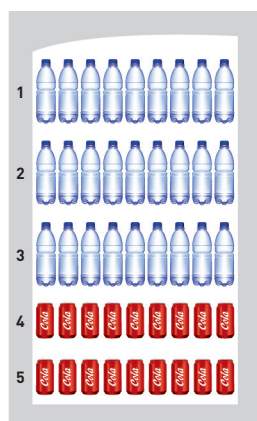

### MEASUREMENTS

HEIGHT	183 cm.
WIDTH	94,5 cm.
DEPTH	84,5 cm.
WEIGHT	280 kilos.

### OPTIONALS

3°C.  
Street Style.  
Optical Sensor.

### EXAMPLES OF SOME CONFIGURATIONS

LAYOUT 1

LAYOUT 2

LAYOUT 3

LAYOUT 4

LAYOUT 5

	LAYOUT 1	LAYOUT 2	LAYOUT 3	LAYOUT 4	LAYOUT 5
TRAY 1	Snacks: <b>max 126</b>	Pet bottles: <b>72</b>	Snacks: <b>max 126</b>	Pet bottles: <b>72</b>	Cans: <b>72</b>
TRAY 2	Pet bottles: <b>72</b>	Pet bottles: <b>72</b>	Snacks: <b>max 126</b>	Pet bottles: <b>72</b>	Cans: <b>72</b>
TRAYO 3	Pet bottles: <b>72</b>	Pet bottles: <b>72</b>	Pet bottles: <b>72</b>	Pet bottles: <b>72</b>	Cans: <b>72</b>
TRAY 4	Pet bottles: <b>72</b>	Cans: <b>72</b>	Pet bottles: <b>72</b>	Pet bottles: <b>72</b>	Cans: <b>72</b>
TRAY 5	Cans: <b>72</b>	Cans: <b>72</b>	Pet bottles: <b>72</b>	-	Cans: <b>72</b>
TRAY 6	-	-	-	-	Cans: <b>72</b>
<b>TOTAL CAPACITY</b>	<b>414</b>	<b>360</b>	<b>468</b>	<b>288</b>	<b>432</b>