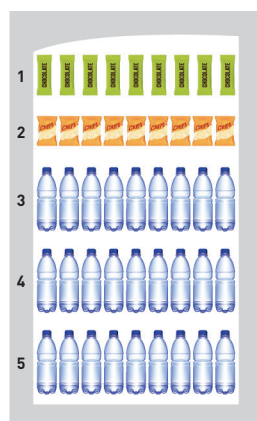

### MEASUREMENTS

HEIGHT	183 cm.
WIDTH	94,5 cm.
DEPTH	84,5 cm.
WEIGHT	280 kilos.

### EXAMPLES OF SOME CONFIGURATIONS

LAYOUT 1

LAYOUT 2

LAYOUT 3

LAYOUT 4

LAYOUT 5

	LAYOUT 1	LAYOUT 2	LAYOUT 3	LAYOUT 4	LAYOUT 5
TRAY 1	Snacks: <b>max 126</b>	Pet bottles: <b>72</b>	Snacks: <b>max 126</b>	Pet bottles: <b>72</b>	Cans: <b>72</b>
TRAY 2	Pet bottles: <b>72</b>	Pet bottles: <b>72</b>	Snacks: <b>max 126</b>	Pet bottles: <b>72</b>	Cans: <b>72</b>
TRAYO 3	Pet bottles: <b>72</b>	Pet bottles: <b>72</b>	Pet bottles: <b>72</b>	Pet bottles: <b>72</b>	Cans: <b>72</b>
TRAY 4	Pet bottles: <b>72</b>	Cans: <b>72</b>	Pet bottles: <b>72</b>	Pet bottles: <b>72</b>	Cans: <b>72</b>
TRAY 5	Cans: <b>72</b>	Cans: <b>72</b>	Pet bottles: <b>72</b>	-	Cans: <b>72</b>
TRAY 6	-	-	-	-	Cans: <b>72</b>
<b>TOTAL CAPACITY</b>	<b>414</b>	<b>360</b>	<b>468</b>	<b>288</b>	<b>432</b>