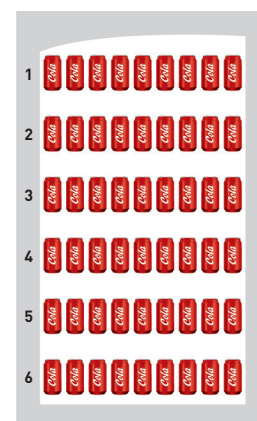

### MEASUREMENTS

HEIGHT	183 cm.
WIDTH	94,5 cm.
DEPTH	84,5 cm.
WEIGHT	280 kilos.

### EXAMPLES OF SOME CONFIGURATIONS

LAYOUT 1

LAYOUT 2

LAYOUT 3

LAYOUT 4

LAYOUT 5

	LAYOUT 1	LAYOUT 2	LAYOUT 3	LAYOUT 4	LAYOUT 5
TRAY 1	Snacks: <b>max 126</b>	Pet bottles: <b>72</b>	Snacks: <b>max 126</b>	Pet bottles: <b>72</b>	Cans: <b>72</b>
TRAY 2	Pet bottles: <b>72</b>	Pet bottles: <b>72</b>	Snacks: <b>max 126</b>	Pet bottles: <b>72</b>	Cans: <b>72</b>
TRAYO 3	Pet bottles: <b>72</b>	Pet bottles: <b>72</b>	Pet bottles: <b>72</b>	Pet bottles: <b>72</b>	Cans: <b>72</b>
TRAY 4	Pet bottles: <b>72</b>	Cans: <b>72</b>	Pet bottles: <b>72</b>	Pet bottles: <b>72</b>	Cans: <b>72</b>
TRAY 5	Cans: <b>72</b>	Cans: <b>72</b>	Pet bottles: <b>72</b>	-	Cans: <b>72</b>
TRAY 6	-	-	-	-	Cans: <b>72</b>
<b>TOTAL CAPACITY</b>	<b>414</b>	<b>360</b>	<b>468</b>	<b>288</b>	<b>432</b>