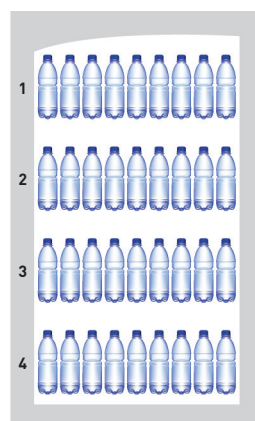

### MEASUREMENTS

HEIGHT	183 cm.
WIDTH	94,5 cm.
DEPTH	84,5 cm.
WEIGHT	280 kilos.

### EXAMPLES OF SOME CONFIGURATIONS

LAYOUT 1

LAYOUT 2

LAYOUT 3

LAYOUT 4

LAYOUT 5

	LAYOUT 1	LAYOUT 2	LAYOUT 3	LAYOUT 4	LAYOUT 5
TRAY 1	Snacks: <b>max 126</b>	Pet bottles: <b>72</b>	Snacks: <b>max 126</b>	Pet bottles: <b>72</b>	Cans: <b>72</b>
TRAY 2	Pet bottles: <b>72</b>	Pet bottles: <b>72</b>	Snacks: <b>max 126</b>	Pet bottles: <b>72</b>	Cans: <b>72</b>
TRAYO 3	Pet bottles: <b>72</b>	Pet bottles: <b>72</b>	Pet bottles: <b>72</b>	Pet bottles: <b>72</b>	Cans: <b>72</b>
TRAY 4	Pet bottles: <b>72</b>	Cans: <b>72</b>	Pet bottles: <b>72</b>	Pet bottles: <b>72</b>	Cans: <b>72</b>
TRAY 5	Cans: <b>72</b>	Cans: <b>72</b>	Pet bottles: <b>72</b>	-	Cans: <b>72</b>
TRAY 6	-	-	-	-	Cans: <b>72</b>
<b>TOTAL CAPACITY</b>	<b>414</b>	<b>360</b>	<b>468</b>	<b>288</b>	<b>432</b>